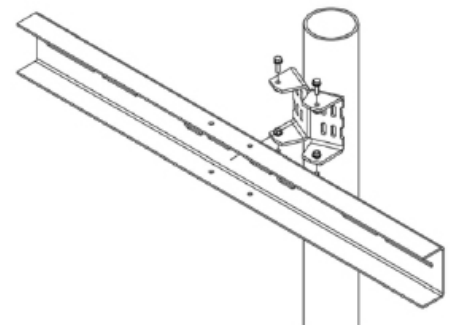

SHOP NOW

Headquarters
30893 Ehlen Dr Sw
Albany, OR 97321
(866) 827-6527