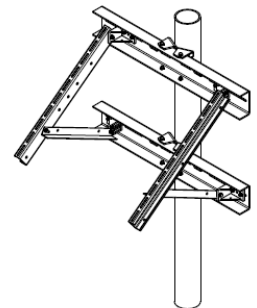

Side of Pole Mounts – Single Module Adjustable

SunWize has released our latest-generation of Side of Pole Mounts for industrial applications. SunWize solar mounts are weather resistant and provide strength and durability in extreme environments. This latest generation includes the Easy Mount Bracket. This bracket is the latest evolution in our Side of Pole mount technology.

Quality and Reliability

- Universal slotted design fits 40W to 160W PV Modules
- Heavy duty aluminum provides strength and durability
- Stainless steel fastener hardware ensures long life

Features

- Pole saddle brackets
- Adjustable tilt angle between 25° to 90° from horizontal
- Adjustable band clamps
- Easy-mount bracket for quick installation

SWPB Part #	Rail Length (inches)	Pipe Size (sch40)	Weight (lbs)
240044	27.5	2-6	23
240047	27.5	8-10	23

Easy Mount Solar Bracket

Our Side of Pole mounts include the Easy Mount Solar Bracket, designed to reduce installation time. This latest generation bracket replaced four pole adapter kits in our previous lineup, reducing installation time, and increasing ease of adjustment.

Quality and Reliability

- Universal slotted design fits (1x) 40W to 370W, or (2x) 40W to 160W
- Heavy duty aluminum provides strength and durability
- Stainless steel fastener hardware ensures long life