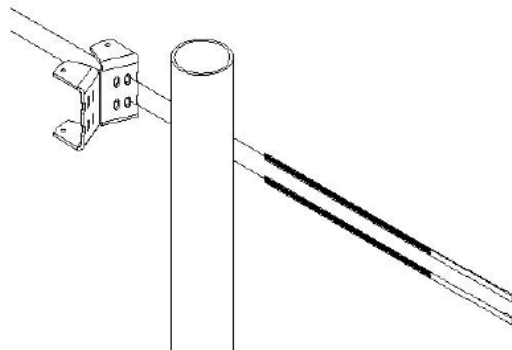

SHOP NOW

Headquarters
30893 Ehlen Dr Sw
Albany, OR 97321
(866) 827-6527