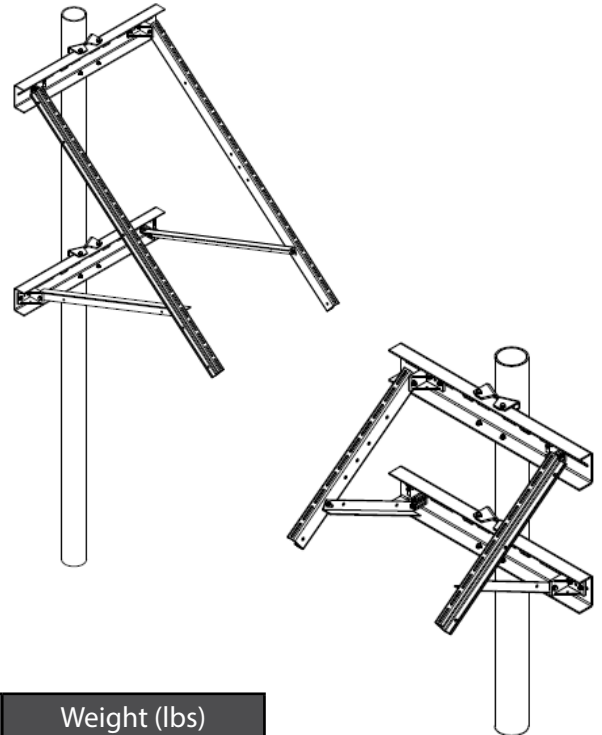

Side of Pole Mounts – Multi-Module Adjustable

High quality solar module mounts for industrial applications. SunWize solar module mounts are weather resistant and provide strength and durability in extreme environments. We have developed a quick-installation bracket for easy mounting.

Quality and Reliability

- Universal slotted design fits a variety of module sizes
- Heavy duty aluminum provides strength and durability
- Stainless steel fasteners ensure long life

Features

- Pole saddle brackets
- Adjustable tilt, from 25° to 60° from horizontal
- Adjustable pipe clamps
- Anti-seize compound
- Easy-mount bracket for quick installation

SWPB Part #	Rail Length (inches)	Pipe Size (sch40)	Weight (lbs)
240045	60	2-6	23
240048	60	8-12	30

Easy Mount Solar Bracket

Our mounts include the Easy Mount Solar Bracket designed to speed up installation time. This single bracket replaced four pole adapter kits rendering the mount easier to adjust.