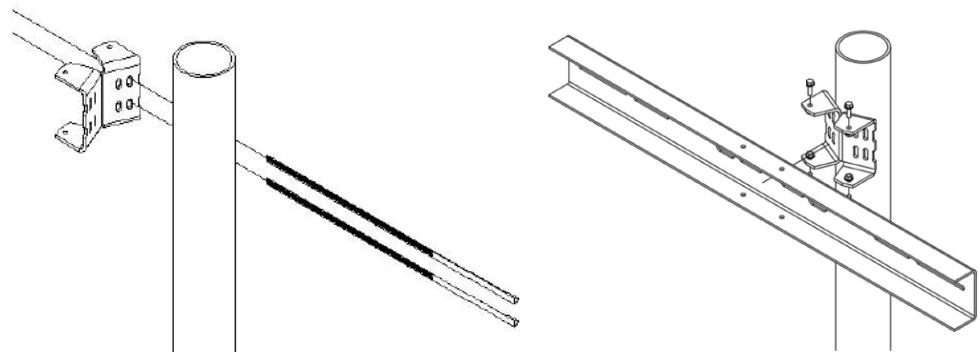

SHOP NOW

Headquarters
30893 Ehlen Dr Sw
Albany, OR 97321
(866) 827-6527