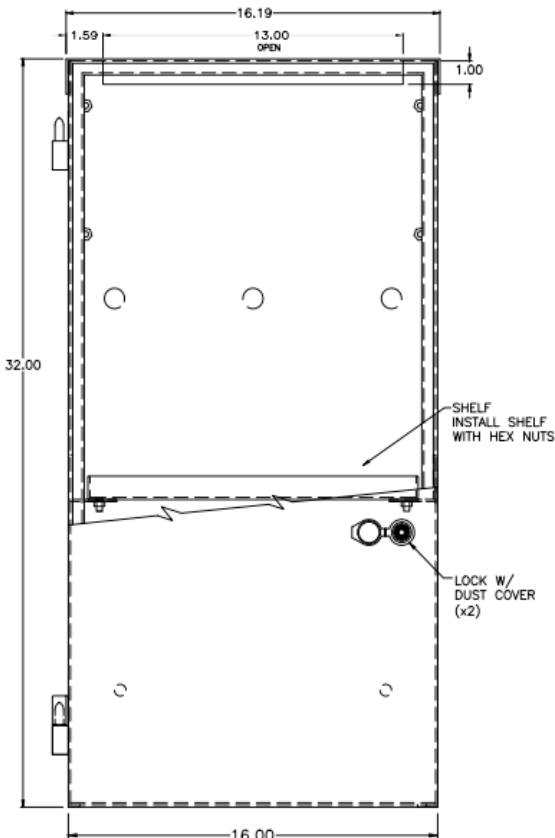

F4 Aluminum Enclosure **004222**

F4 Enclosure with four G31 batteries

The SunWize Power & Battery F4 aluminum enclosure features a white powder-coated finish and a NEMA3R rating for indoor or outdoor use. The F4 enclosure can mount on a flat vertical surface or on a variety of pole sizes. It also features hinged, key-lockable doors with dust covers on locks and gasketed door. Passive cooling ventilation.

The F4 enclosure can hold a variety of battery sizes with plenty of space left over for controls equipment on its backplate. The rear mounted backplate measures 15" x 6.5" and the side mounted backplate measures 9.5" x 6.25". There are three 1/2" knockouts available on the back for wiring purposes.

32"H x 16.0"W x 14.4"D / **40lbs**

F4 enclosure battery quantities

Group Size / BCI No.	Dimensions (L x W x H) inches	Quantity
24	11.13" x 6.60" x 9.25"	4
27	12.00" x 6.63" x 9.06"	4
31	12.9" x 6.75" x 9.27"	4
GC2	10.38" x 7.13" x 10.88"	2

- FEATURES:**
- NEMA3R Aluminum
 - Three 1/2" Knockouts
 - Key-lockable door
 - Pole or surface mounted
 - Works with [240015](#) Radio Shelf or [007872](#) Side Plate, not both
 - Removable Battery Shelf